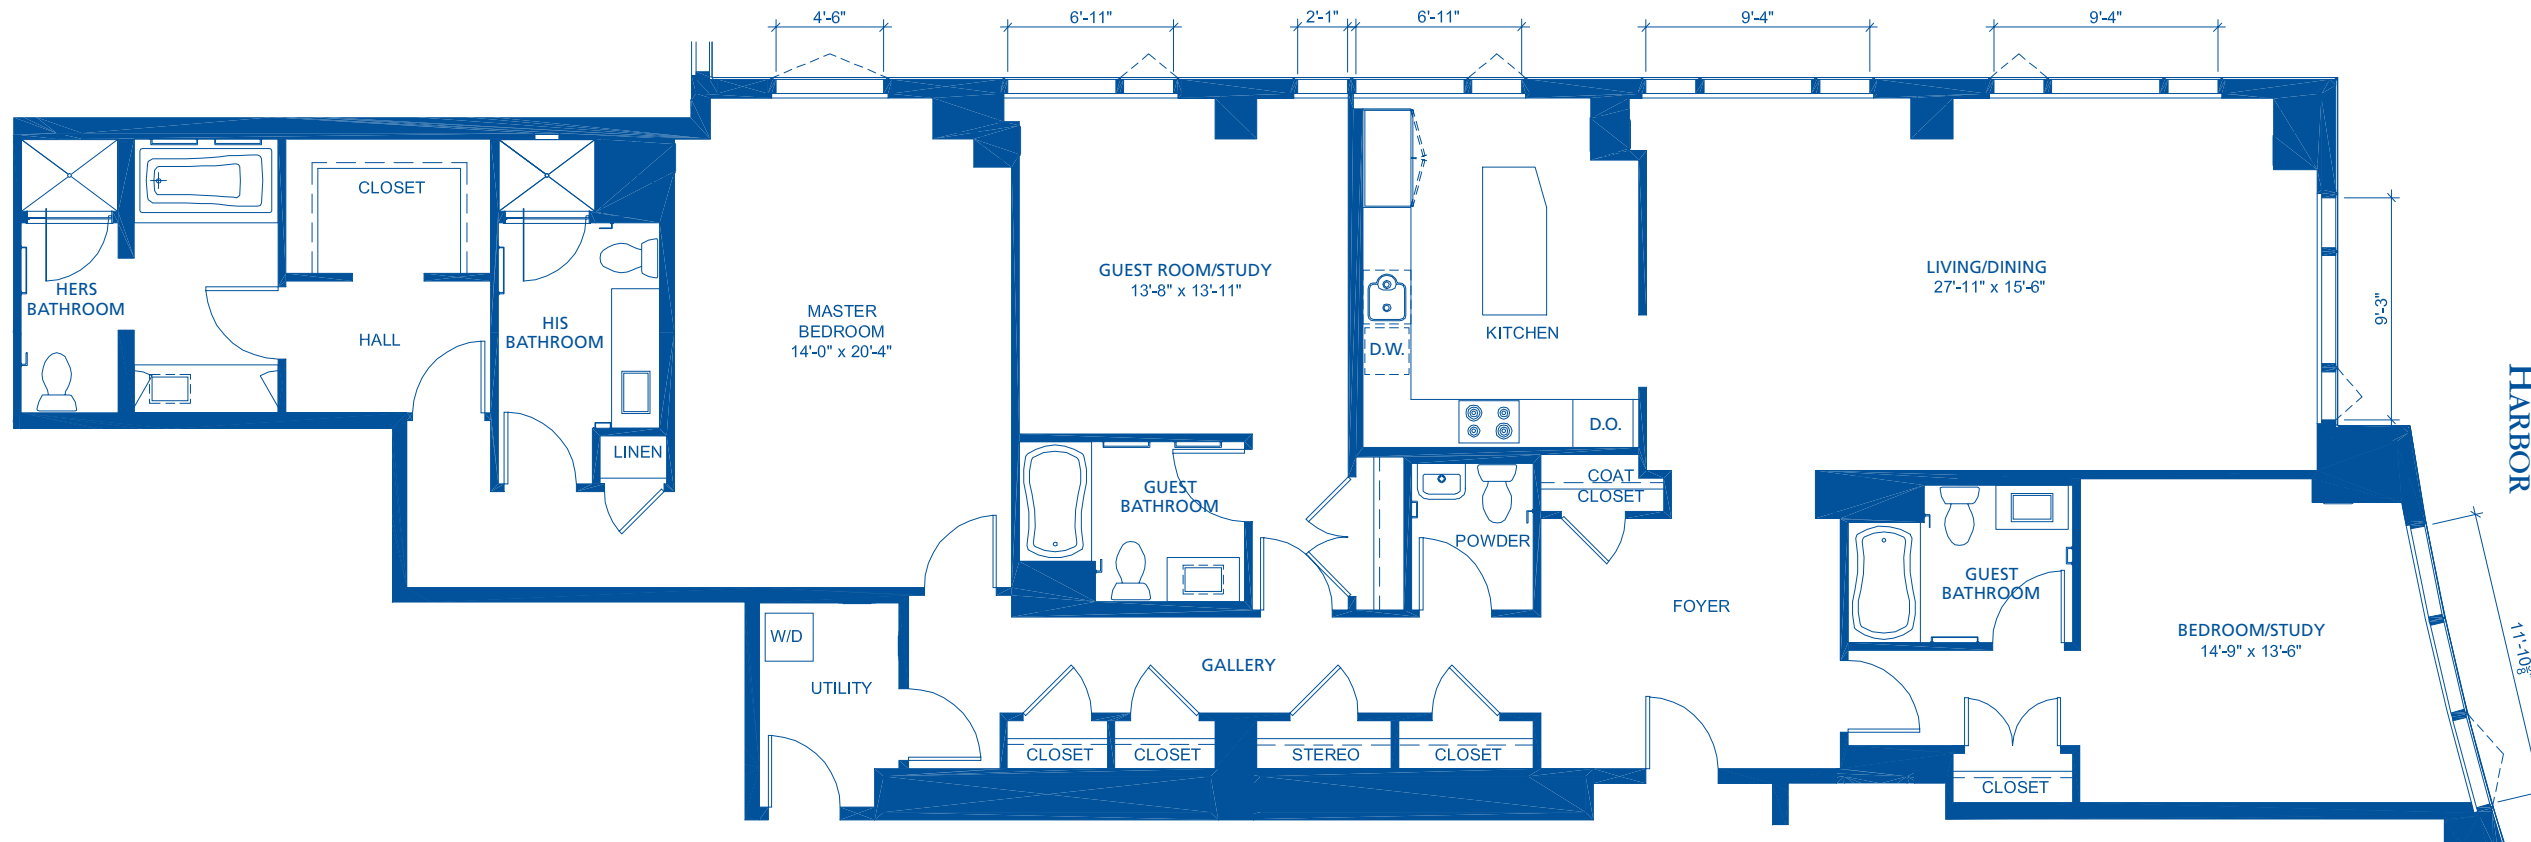

AIRPORT

Residences at The
INTERCONTINENTAL.

500 ATLANTIC AVE.
BOSTON, MA 02110

RESIDENCE 16N
APPROXIMATE S.F. 2,519

HARBOR

1/8" = 1'.0"

CONGRESS STREET

ATLANTIC AVENUE

HARBOR

These floor plans are preliminary. All layouts are subject to change and all measurements are approximate and subject to normal construction variances and tolerances.